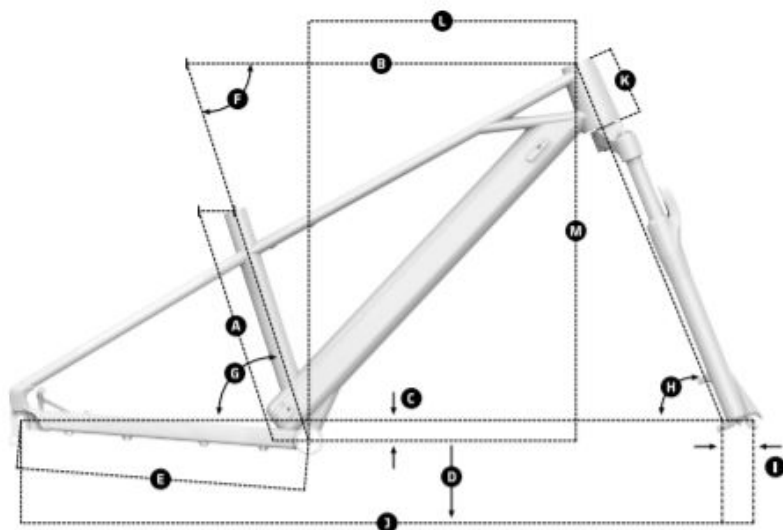

## Technické specifikace

<b>barva rámečku</b> black/red/white	<b>vyráběné velikosti</b> One size 350mm
<b>hmotnost</b> 15,8 Kg	<b>rám</b> Play 26 6061 Alloy Stealth evo, hydroformed tubing, integrated internal non-removable battery, Tapered head tube, HHG internal cable routing, BSA bottom bracket, QR 9mm rear axle, 1x drivetrain compatible
<b>vidlice</b> RockShox Judy Silver TK 26, 100mm, TurnKey, Solo Air, tapered steerer tube, 9x100mm axle, 30mm steel stanchions, 40mm offset. Settings: compression adjustment at low-speed to lock, rebound, air preload	<b>hlavové složení</b> Onoff Saturn tapered for 1-1/8 to 1-1/2 head tube, ACB sealed bearings, top 41x30.2x7x45x45, bottom 51.9x40x8x45x45
<b>přehazovačka</b> Shimano Deore M5100, SGS, Shadow+, 11s	<b>řazení</b> Shimano Deore M5100R, Rapid Fire Plus, 11s
<b>brzdové páčky</b> Shimano M4100, alloy lever, tooled reach adjust	<b>kliky</b> Samox, Direct mount chain ring, 155mm
<b>středové složení</b> Samox BSA, 73mm	<b>řídítka</b> MDK XC 1.0, 6061 alloy, rise: 25mm, width: 650mm, 9 backsweep, 5 upsweep, 31.8mm barbore Onoff Twin, 1lock-on, 135mm
<b>představec</b> MDK XC, 6061 forged alloy, 31.8mm barbore, rise: 0, length: 35mm	<b>sedlovka</b> MDK XC 0-R, 6061 T6 Alloy, diameter 31.6mm, length 350mm

## Geometrie

## GEOMETRY

Size	26"
<b>A</b> Seat Tube Length	350 mm
<b>B</b> Top Tube Length	567 mm
<b>C</b> Bottom Bracket Drop	-30 mm
<b>D</b> Bottom Bracket Height	300 mm
<b>E</b> Chainstay Length	420 mm
<b>F</b> Seat Tube Angle, Actual	72°
<b>G</b> Seat Tube Angle, Effective	72°
<b>H</b> Head Tube Angle	68°
<b>I</b> Fork Offset	40 mm
<b>J</b> Wheelbase	1060 mm
<b>K</b> Head Tube Length	100 mm
<b>L</b> Reach	390 mm
<b>M</b> Stack	546 mm