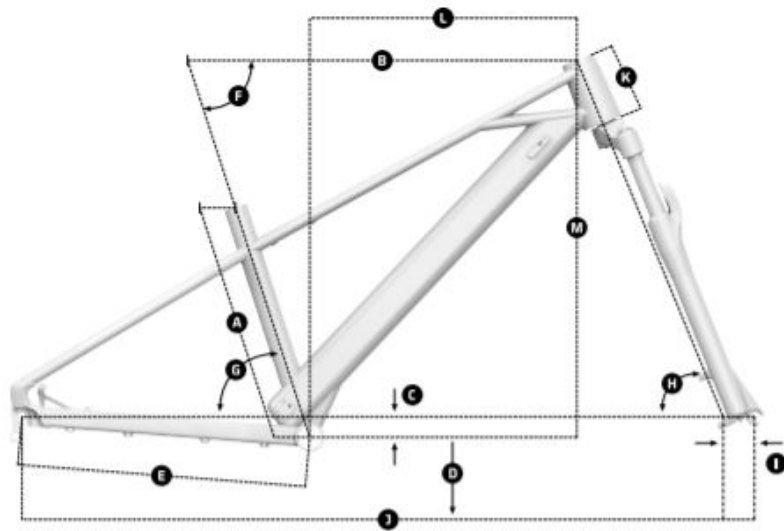

kazeta

Shimano Deore M5100, 11-51T, HG, 11s

dráty

CN round stainless steel

ráfky

MDK-XP1 26 TLR, 23mm internal width, tubeless ready, 32 spokes

pláště

Kenda Booster 26x2.4 single compound 30TPI, wire bead

obj.c.

010.21323

přední brzda

Shimano M410, RT56 160mm IS 6 bolts rotor, resin pads

zadní brzda

Shimano M410, RT56 160mm IS 6 bolts rotor, resin pads

plášť zadní

Kenda Booster 26x2.4 single compound 30TPI, wire bead

převodník

30T, steel

ostatní

Mondraker M073

motor+baterie

Mahle-Ebikemotion X-35, computer Mahle-Ebikemotion,
Mahle-Ebikemotion Internal 250Wh

Geometrie

GEOMETRY

Size	26"
A Seat Tube Length	350 mm
B Top Tube Length	567 mm
C Bottom Bracket Drop	-30 mm
D Bottom Bracket Height	300 mm
E Chainstay Length	420 mm
F Seat Tube Angle, Actual	72°
G Seat Tube Angle, Effective	72°
H Head Tube Angle	68°
I Fork Offset	40 mm
J Wheelbase	1060 mm
K Head Tube Length	100 mm
L Reach	390 mm
M Stack	546 mm