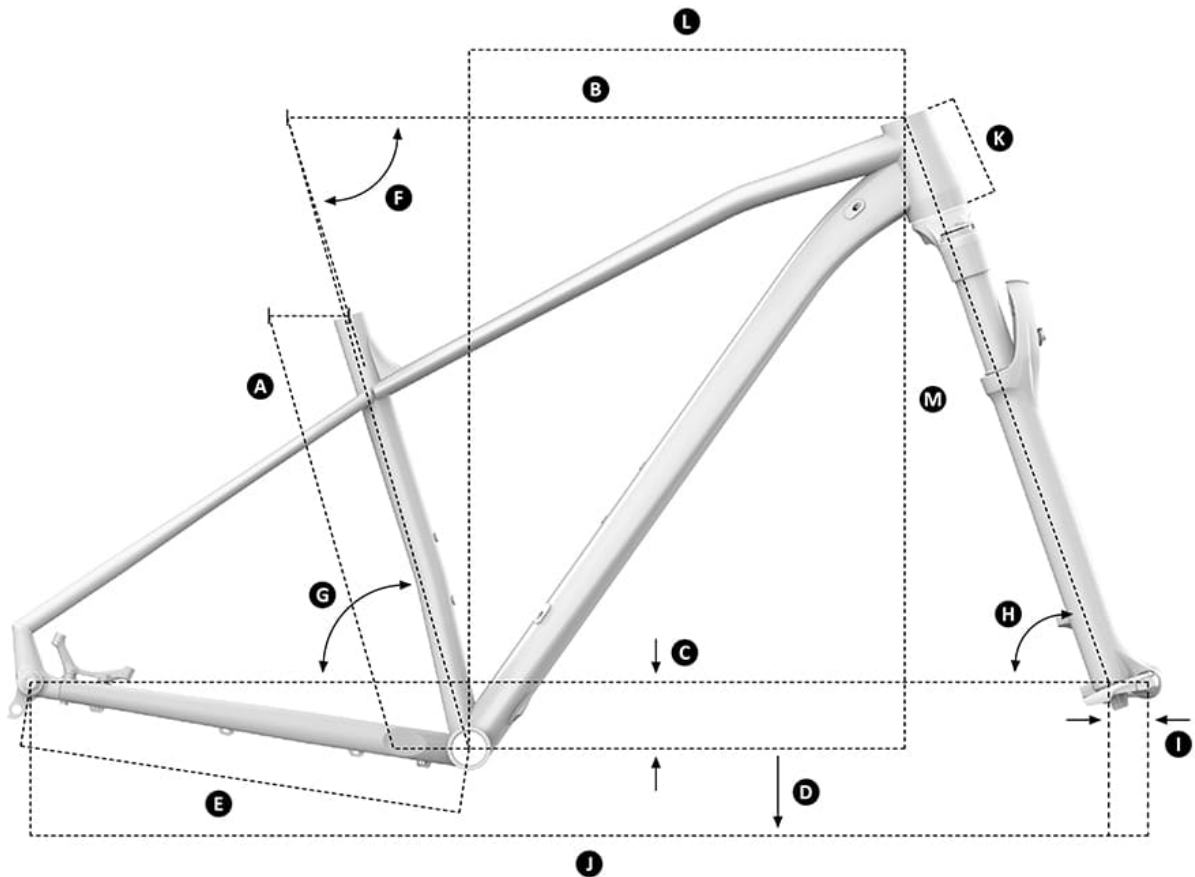

přední brzda

Shimano M365, hydraulická kotoučová, kotouč 160mm

zadní brzda

Shimano M365, hydraulická kotoučová, kotouč 160mm

product_id

589119624

language_id

1

Geometrie

XC PRO
CHRONO

SIZE	S	M	L	XL
A Seat Tube Length	395mm	430mm	470mm	520mm
B Top Tube Length	590mm	610mm	630mm	650mm
C Bottom Bracket Drop	-65mm	-65mm	-65mm	-65mm
D Bottom Bracket Height	305mm	305mm	305mm	305mm
E Chainstay Legth	435mm	435mm	435mm	435mm
F Seat Tube Angle, Actual	72.5°	72.5°	72.5°	72.5°
G Seat Tube Angle, Effective	73.5°	73.5°	73.5°	73.5°
H Head Tube Angle	70°	70°	70°	70°
I Fork Offset	46mm	46mm	46mm	46mm
J Wheelbase(445mm)	1087mm	1107mm	1127mm	1148mm
K Head Tube Length	100mm	100mm	110mm	125mm
L Reach	406mm	426mm	444mm	460mm
M Stack	618mm	618mm	628mm	642mm