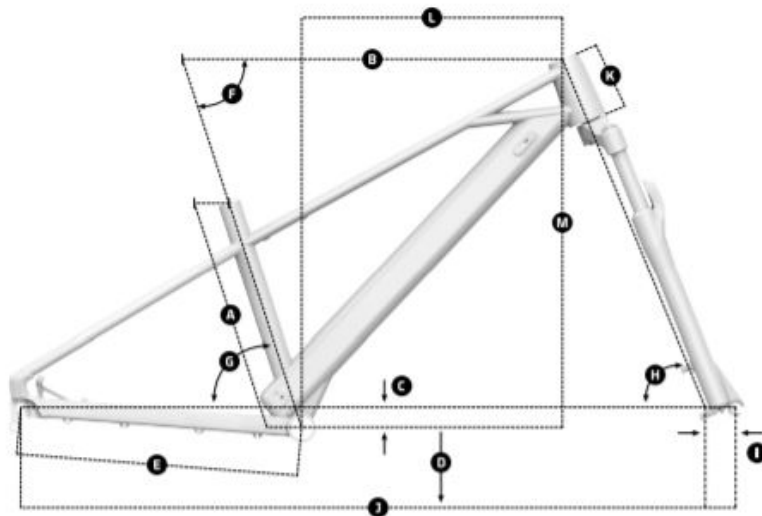

**motor+baterie**

Mahle-Ebikemotion X-35, computer Mahle-Ebikemotion, Mahle-Ebikemotion Internal 250Wh

**Geometrie****GEOMETRY**

Size	24"
<b>A</b> Seat Tube Length	320 mm
<b>B</b> Top Tube Length	517 mm
<b>C</b> Bottom Bracket Drop	-30 mm
<b>D</b> Bottom Bracket Height	280 mm
<b>E</b> Chainstay Length	405 mm
<b>F</b> Seat Tube Angle, Actual	72°
<b>G</b> Seat Tube Angle, Effective	72°
<b>H</b> Head Tube Angle	68°
<b>I</b> Fork Offset	40 mm
<b>J</b> Wheelbase	994 mm
<b>K</b> Head Tube Length	100 mm
<b>L</b> Reach	350 mm
<b>M</b> Stack	537 mm