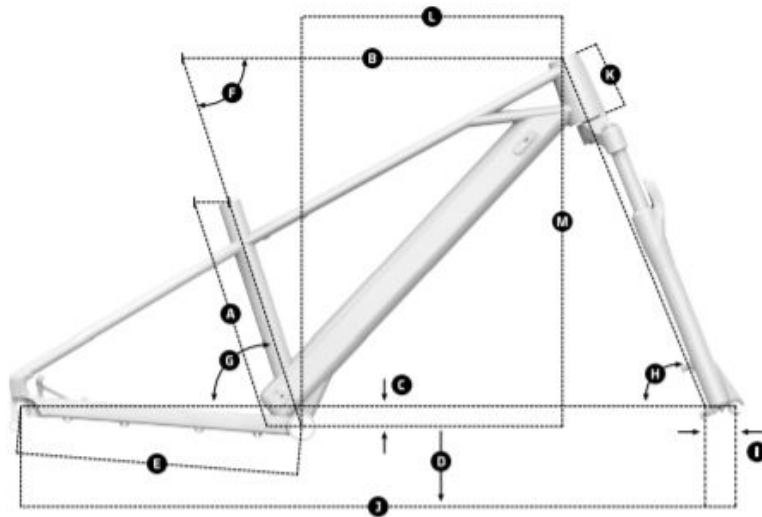

## Technické specifikace

<b>barva rámečku</b> red/black/white	<b>vyráběné velikosti</b> One size 320mm
<b>hmotnost</b> 15,1 Kg	<b>rám</b> Play 24 6061 Alloy Stealth evo, hydroformed tubing, integrated internal non-removable battery, Tapered head tube, HHG internal cable routing, BSA bottom bracket, QR 9mm rear axle, 1x drivetrain compatible
<b>vidlice</b> RockShox Judy Silver TK 26, 100mm, TurnKey, Solo Air, tapered steerer tube, 9x100mm axle, 30mm steel stanchions, 40mm offset. Settings: compression adjustment at low-speed to lock, rebound, air preload	<b>hlavové složení</b> Onoff Saturn tapered for 1-1/8 to 1-1/2 head tube, ACB sealed bearings, top 41x30.2x7x45x45, bottom 51.9x40x8x45x45
<b>přehazovačka</b> Shimano Deore M5100, SGS, Shadow+, 11s	<b>řazení</b> Shimano Deore M5100R, Rapid Fire Plus, 11s
<b>brzdové páčky</b> Tektro Auriga HDM291 hydraulic	<b>kliky</b> Samox, Direct mount chain ring, 155mm
<b>středové složení</b> Samox BSA, 73mm	<b>řídítka</b> MDK XC 1.0, 6061 alloy, rise: 25mm, width: 580mm, 9 backsweep, 5 upsweep, 31.8mm barbare Onoff Twin, 1lock-on, 135mm
<b>představec</b> MDK XC, 6061 forged alloy, 31.8mm barbare, rise: 0, length: 35mm	<b>sedlovka</b> MDK XC 0-R, 6061 T6 Alloy, diameter 31.6mm, length 300mm
<b>sedlo</b> SDG Fly JR	<b>náboj přední</b> Formula DC20LW, 9x100mm, cup cone ball bearings, IS 6 bolts

## Geometrie

### GEOMETRY

Size	24"
<b>A</b> Seat Tube Length	320 mm
<b>B</b> Top Tube Length	517 mm
<b>C</b> Bottom Bracket Drop	-30 mm
<b>D</b> Bottom Bracket Height	280 mm
<b>E</b> Chainstay Length	405 mm
<b>F</b> Seat Tube Angle, Actual	72°
<b>G</b> Seat Tube Angle, Effective	72°
<b>H</b> Head Tube Angle	68°
<b>I</b> Fork Offset	40 mm
<b>J</b> Wheelbase	994 mm
<b>K</b> Head Tube Length	100 mm
<b>L</b> Reach	350 mm
<b>M</b> Stack	537 mm