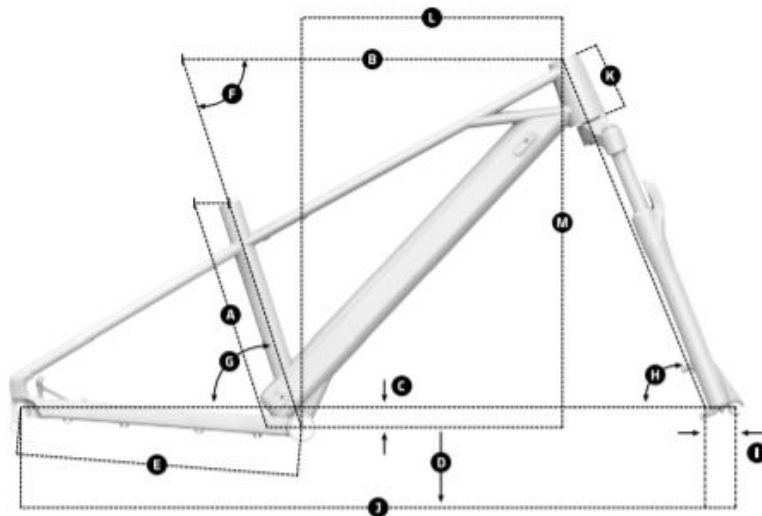

**motor+baterie**

Mahle-Ebikemotion X-35, computer Mahle-Ebikemotion, Mahle-Ebikemotion Internal 250Wh

**Geometrie****GEOMETRY**

| Size                                | 24"    |
|-------------------------------------|--------|
| <b>A</b> Seat Tube Length           | 320 mm |
| <b>B</b> Top Tube Length            | 517 mm |
| <b>C</b> Bottom Bracket Drop        | -30 mm |
| <b>D</b> Bottom Bracket Height      | 280 mm |
| <b>E</b> Chainstay Length           | 405 mm |
| <b>F</b> Seat Tube Angle, Actual    | 72°    |
| <b>G</b> Seat Tube Angle, Effective | 72°    |
| <b>H</b> Head Tube Angle            | 68°    |
| <b>I</b> Fork Offset                | 40 mm  |
| <b>J</b> Wheelbase                  | 994 mm |
| <b>K</b> Head Tube Length           | 100 mm |
| <b>L</b> Reach                      | 350 mm |
| <b>M</b> Stack                      | 537 mm |