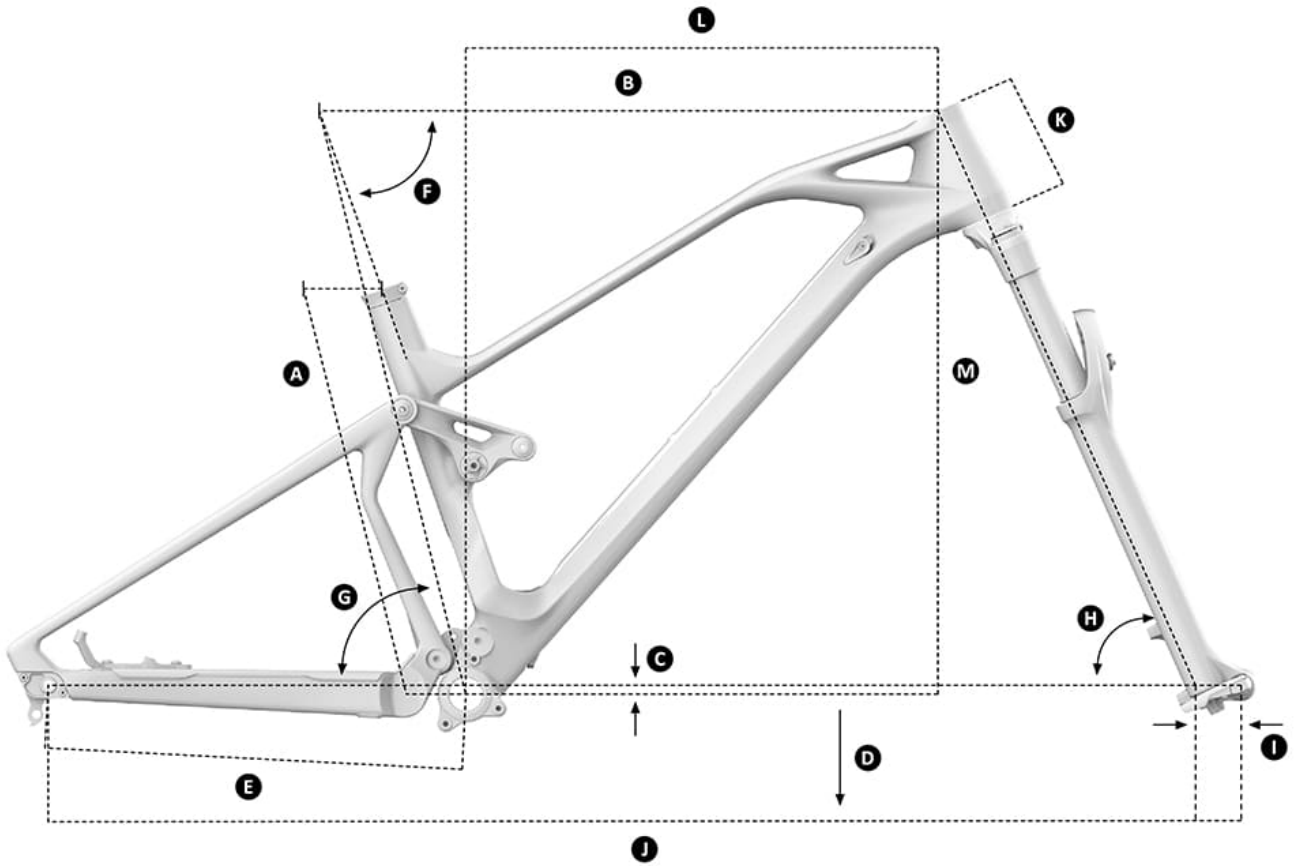

obj.c.
010.19049

tlumič
RockShox Deluxe RL 205X65 trunnion mount

přední brzda
Shimano MT501, kotouč 180mm

zadní brzda
Shimano MT501, kotouč 180mm

product_id
226551962

language_id
1

Geometrie

ALL MOUNTAIN ENDURO

FOXY CARBON 27'5 (150mm FORK) (Only FOXY CARBON R 27'5 model)

SIZE	S	M	L	XL
A Seat Tube Length	380mm	420mm	470mm	510mm
B Top Tube Length	616mm	638mm	663mm	686mm
C Bottom Bracket Drop	-8mm	-8mm	-8mm	-8mm
D Bottom Bracket Height	346mm	346mm	346mm	346mm
E Chainstay Length	425 / 435mm	425 / 435mm	425 / 435mm	425 / 435mm
F Seat Tube Angle, Actual	70,5°	70,5°	70,5°	70,5°
G Seat Tube Angle, Effective	75°	75°	75°	75°
H Head Tube Angle	66°	66°	66°	66°
I Fork Offset	37mm	37mm	37mm	37mm
J Wheelbase (445mm)	1184mm	1198mm	1236mm	1260mm
K Head Tube Length	110mm	120mm	140mm	150mm
L Reach	460mm	480mm	500mm	520mm
M Stack	585	594mm	612mm	624mm