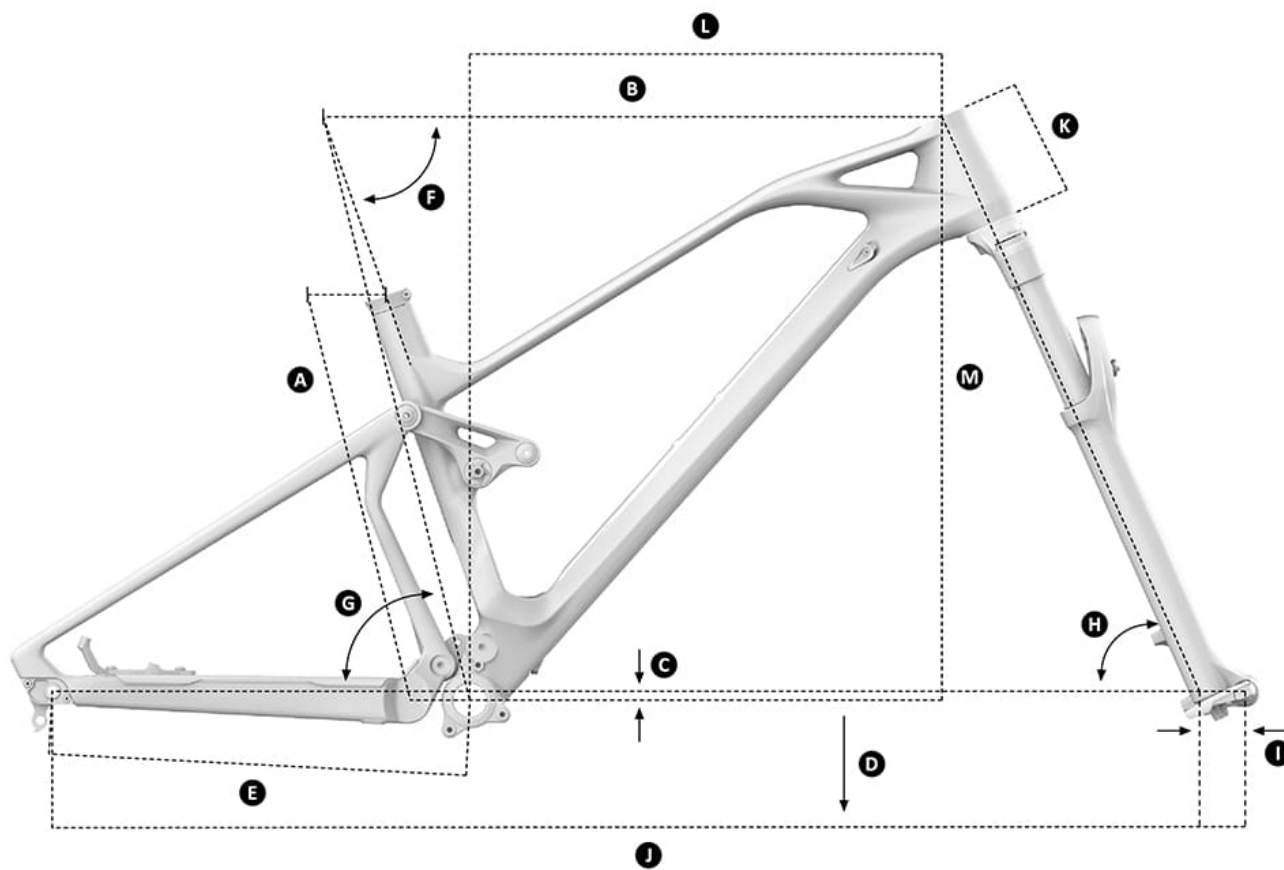

náboj přední
Mavic XA Boost 15x110mm

náboj zadní
Mavic XA Boost 12x148mm

řetěz
Sram NX Eagle

kazeta
Sram XG1230 11-50 zubů, Eagle

dráty
Mavic XA

ráfky
Mavic XA 30mm 27'5 zapletený set

pláště
Maxxis Minion DHR II 27.5x2.4 EXO/TR / Agressor 27.5x2.3 EXO/TR

obj.c.
010.19049

tlumič
RockShox Deluxe RL 205X65 trunnion mount

přední brzda
Shimano MT501, kotouč 180mm

zadní brzda
Shimano MT501, kotouč 180mm

Geometrie