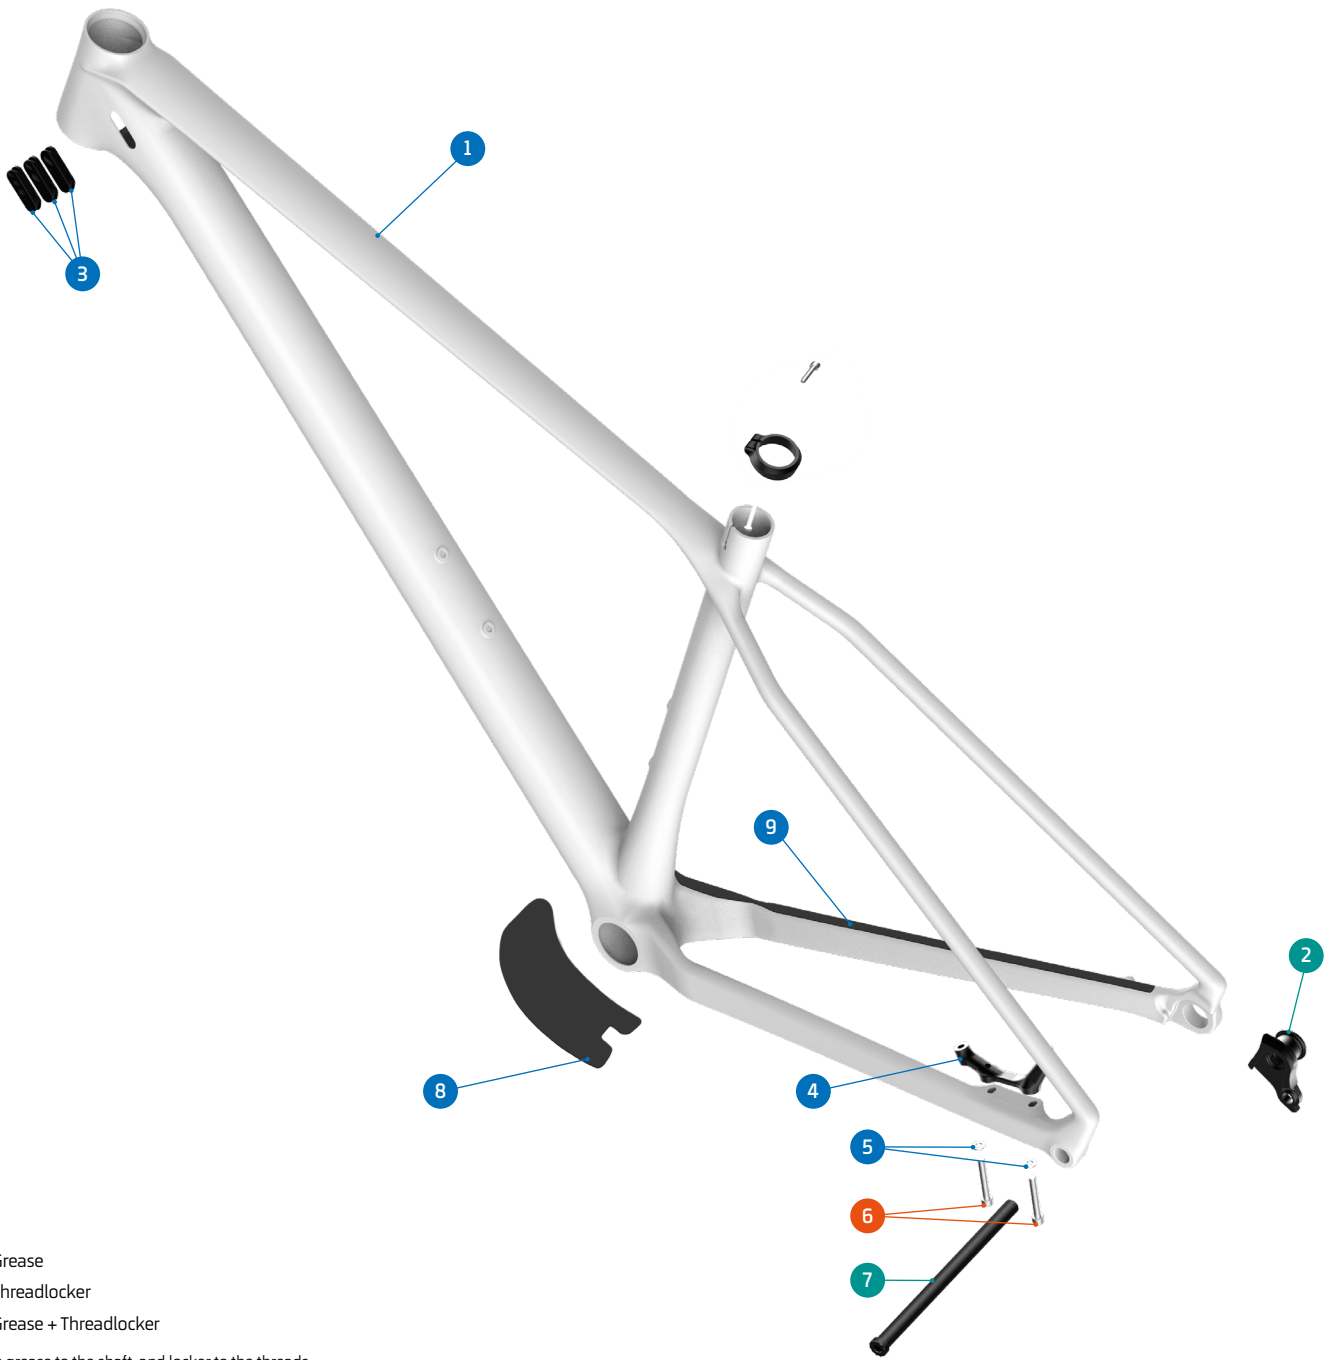

# PODIUM

- Grease
- Threadlocker
- Grease + Threadlocker

Apply grease to the shaft, and locker to the threads

ITEM No.	DESCRIPTION	QTY.	PART NUMBER
1	FRAME	1	
2	HANGER SRAM UDH	1	
3	CABLE GUIDE(3PCS)	1	099.21021
4	DISC ADAPTOR	1	SET1
5	WASHER	2	SET1
6	SCREW BOLT	2	SET1
7	REAR AXLE, 12x148 P1.0 L180	1	112.90027
8	DOWN TUBE PROTECTOR LIZARD SKIN	1	099.21013
9	CHAINSTAY PROTECTOR	1	099.21004

PART NUMBER	DESCRIPTION	COMPONENTS
099.19005	SET 1: DISC ADAPTOR KIT 2	DISC ADAPTOR (x1) / SCREW BOLT (x2) / WASHER (x2)
099.21005	SEATCLAMP 31.8	