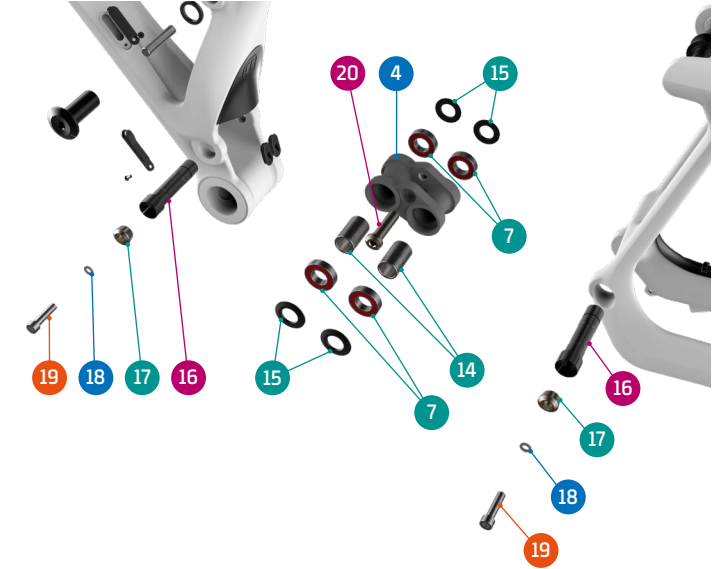

- Grease
- Threadlocker
- Grease + Threadlocker

Apply grease to the shaft, and locker to the threads

ITEM No.	DESCRIPTION	QTY.	PART NUMBER	TORQUE
1	FRONT TRIANGLE	1		
2	REAR TRIANGLE	1		
3	UPPER LINK	1		
4	LOWER LINK	1	099.20002	
5	BEARING, 10x22x6	2	SET 1	
6	BEARING, 12x24x6	2	SET 1	
7	BEARING, 28x15x7	6	SET 1	
8	SPACER, 10x17x6	2	SET 2	
9	SHOCK BOLT	2	SET 2	12Nm
10	SPACER, 3MM	2	SET 3	
11	LINK AXLE	2	SET 3	10Nm
12	SPACER, 15x22x3	2	SET 3	
13	M8 THREAD AXLE	1	SET 3	
14	SPACER 19x12x2	2	SET 4	
15	SPACER, 15x27x2	4	SET 4	
16	MAIN AXLE, 15x73L	2	SET 4	12Nm
17	TAPER NUT	2	SET 4	
18	SPACER	2	SET 4	
19	SCREW BOLT	2	SET 4	10Nm

ITEM No.	DESCRIPTION	QTY.	PART NUMBER	TORQUE
20	SHOCK BOLT	1	SET 2	14Nm
20	SHOCK BOLT STEEL	1	099.22022	
21	SCREW BOLT	5	SET 5 / SET 6	3Nm
22	CABLE GUIDE	4	SET 5	
23	CHAINSTAY PROTECTOR	1	099.20004	
24	SRAM UDH HANGER	1		
25	SRAM UDH HANGER NUT	1		25Nm
26	PIVOT AXLE, M12	2	SET 3	10Nm
27	SHOCK FENDER	1	099.20005	
28	SCREW BOLT M6x16	2	099.13006	8Nm
29	DISC ADAPTOR 160	1	099.20001	
30	LIVE VALVE 15 MM CAP	1	099.20006	
31	CABLE RUBBER	2	989.13010	
32	CABLE GUIDE COVER	1	SET 6	
33	REAR AXLE 2020	1	099.17004	
	REAR AXLE 2021/2022	1	112.90027	
34	SEAT CLAMP 37 MM	1	099.21028	
35	DOWN TUBE PROTECTOR	1	099.20009	

DETAIL 02

SET 1	SET 2	SET 3	SET 4	SET 5
ZERO BEARING KIT 19	SHOCK HARDWARE KIT 12	UPPER LINK KIT 25	LOWER LINK KIT 23	CABLE GUIDE KIT 3