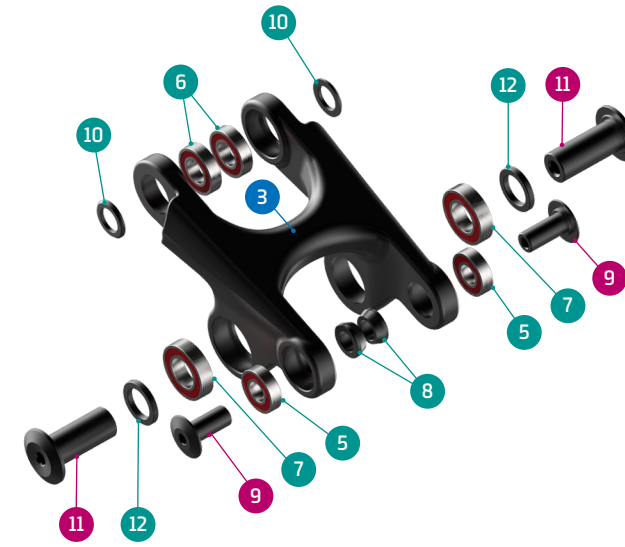

- Grease
- Threadlocker
- Grease + Threadlocker

Apply grease to the shaft, and locker to the threads

ITEM No.	DESCRIPTION	QTY.	PART NUMBER	TORQUE
1	FRONT TRIANGLE	1		
2	REAR TRIANGLE	1		
3	UPPER LINK	1		
4	LOWER LINK	1	099.20002	
5	BEARING, 10x22x6	2	SET 1	
6	BEARING, 12x24x6	2	SET 1	
7	BEARING, 28x15x7	6	SET 1	
8	SPACER, 10x17x6	2	SET 2	
9	SHOCK BOLT	2	SET 2	12Nm
10	SPACER, 3MM	2	SET 3	
11	LINK AXLE	2	SET 3	10Nm
12	SPACER, 15x22x3	2	SET 3	
13	M8 THREAD AXLE	1	SET 3	
14	SPACER 19x12x2	2	SET 4	
15	SPACER, 15x27x2	4	SET 4	
16	MAIN AXLE, 15x73L	2	SET 4	12Nm
17	TAPER NUT	2	SET 4	
18	SPACER	2	SET 4	
19	SCREW BOLT	2	SET 4	10Nm

ITEM No.	DESCRIPTION	QTY.	PART NUMBER	TORQUE
20	SHOCK BOLT	1	SET 2	14Nm
20	SHOCK BOLT STEEL	1	099.22022	
21	SCREW BOLT	5	SET 5 / SET 6	3Nm
22	CABLE GUIDE	4	SET 5	
23	CHAINSTAY PROTECTOR	1	099.20004	
24	SRAM UDH HANGER	1		
25	SRAM UDH HANGER NUT	1		25Nm
26	PIVOT AXLE, M12	2	SET 3	10Nm
27	SHOCK FENDER	1	099.20005	
28	SCREW BOLT M6x16	2	099.13006	8Nm
29	DISC ADAPTOR 160	1	099.20001	
30	LIVE VALVE 15 MM CAP	1	099.20006	
31	CABLE RUBBER	2	989.13010	
32	CABLE GUIDE COVER	1	SET 6	
33	REAR AXLE 2020	1	099.17004	
	REAR AXLE 2021/2022	1	112.90027	
34	SEAT CLAMP 37 MM	1	099.21028	
35	DOWN TUBE PROTECTOR	1	099.20009	

DETAIL 01

SET 1	SET 2	SET 3	SET 4	SET 5
ZERO BEARING KIT 19	SHOCK HARDWARE KIT 12	UPPER LINK KIT 25	LOWER LINK KIT 23	CABLE GUIDE KIT 3