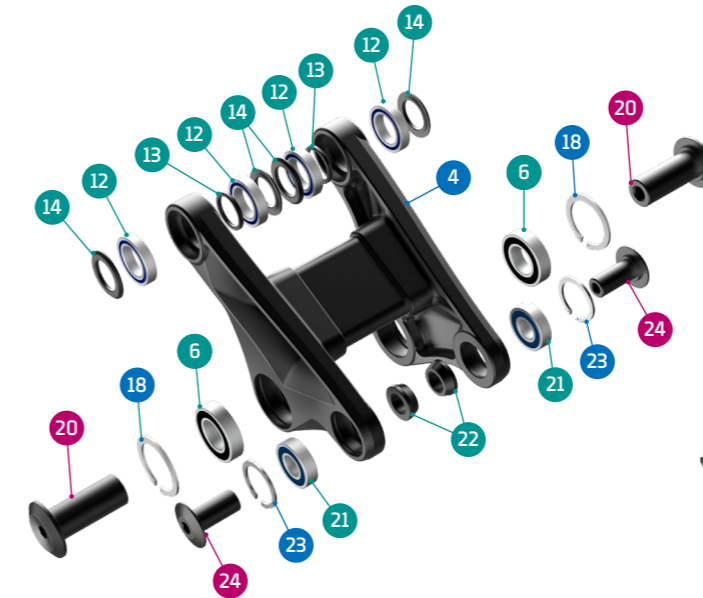

DETAIL 01

DETAIL 02