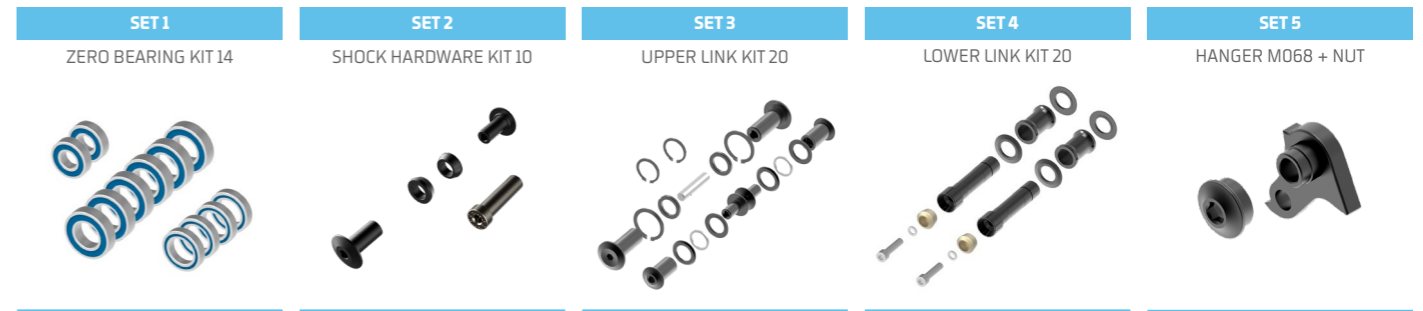

PART NUMBER	DESCRIPTION	COMPONENTS
099.18100	SET 1: ZERO BEARING KIT 14 (ENDURO)	BEARING 6902V-2RS, 28x15x7 (x6) / BEARING 6900V-2RS, 10x22x6 (x2) / BEARING 6802V-2RS, 24x15x5 (x4)
099.18102	SET 2: SHOCK HARDWARE KIT 10	SPACER, 10x17x6 (x2) / SHOCK BOLT (x2) / SLEEVE BOLT (x1)
099.18103	SET 3: UPPER LINK KIT 20	SPACER, 15x22x3 (x2) / LINK AXLE (x2) / M8 THREAD AXLE (x1) / C-RING (x2) / C-RING (x2) / SPACER, 15x19x2t (x2) / SPACER, 15x27x2 (x4) / PIVOT AXLE, 26MM (x2) / PIVOT AXLE, M12 (x2)
099.18104	SET 4: LOWER LINK KIT 20	SPACER, 15x22x31 (x2) / SPACER, 15x27x2 (x4) / MAIN AXLE, 15x73L (x2) / SPACER (x2) / TAPER NUT (x2) / SCREW BOLT (x2)
099.00055	SET 5: HANGER M068 + NUT	HANGER M068 (x1) / HANGER NUT (x1)
099.19010	SET 6: CABLE GUIDE KIT 3	CABLE GUIDE (x1) / SCREW BOLT (x1)
099.19101	GEO KIT SUPERFOXY - HEADSET CUPS +/- 1° SIZE S	TOP CUP 1° SIZE S (x1) / LOW CUP 1° (x1) / TOP CUP 0° (x1) / LOW CUP 0° (x1) / HEADSET ONOFF TITAN TAPPED (x1)
099.19102	GEO KIT SUPERFOXY - HEADSET CUPS +/- 1° SIZE M	TOP CUP 1° SIZE M (x1) / LOW CUP 1° (x1) / TOP CUP 0° (x1) / LOW CUP 0° (x1) / HEADSET ONOFF TITAN TAPPED (x1)
099.19103	GEO KIT SUPERFOXY - HEADSET CUPS +/- 1° SIZE L	TOP CUP 1° SIZE L (x1) / LOW CUP 1° (x1) / TOP CUP 0° (x1) / LOW CUP 0° (x1) / HEADSET ONOFF TITAN TAPPED (x1)
099.19105	GEO KIT SUPERFOXY - HEADSET CUPS +/- 1° SIZE XL	TOP CUP 1° SIZE XL (x1) / LOW CUP 1° (x1) / TOP CUP 0° (x1) / LOW CUP 0° (x1) / HEADSET ONOFF TITAN TAPPED (x1)