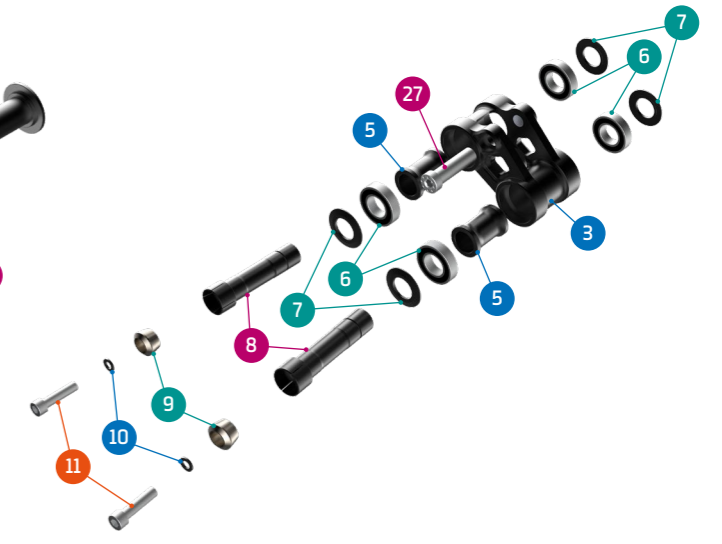

ITEM No.	DESCRIPTION	QTY.	PART NUMBER	TORQUE
17	SPACER, 15x22x3	2	SET 3	
18	C-RING	2	SET 3	
19	M8 THREAD AXLE	1	SET 3	
20	LINK AXLE	2	SET 3	12Nm
21	BEARING, 10x22x6	2	SET 1	
22	SPACER, 10x17x6	2	SET 2	
23	C-RING	2	SET 3	
24	SHOCK BOLT	2	SET 2	12Nm
25	HANGER	1	SET 5	
26	HANGER NUT	1	SET 5	5Nm
27	SLEEVE BOLT	1	SET 2	16Nm
28	CABLE GUIDE	3	SET 6	
29	SCREW BOLT M3X8	3	SET 6	3Nm
30	CABLE RUBBER	2	989.13010	
31	REAR AXLE	1	112.90026	
32	CHAINSTAY PROTECTOR	1	099.21001	

DETAIL 01

DETAIL 02

PART NUMBER	DESCRIPTION	COMPONENTS
099.18100	SET 1: ZERO BEARING KIT 14 (ENDURO)	BEARING 6902V-2RS, 28x15x7 (x6) / BEARING 6900V-2RS, 10x22x6 (x2) / BEARING 6802V-2RS, 24x15x5 (x4)
099.18102	SET 2: SHOCK HARDWARE KIT 10	SPACER, 10x17x6 (x2) / SHOCK BOLT (x2) / SLEEVE BOLT (x1)
099.18103	SET 3: UPPER LINK KIT 20	SPACER, 15x22x3 (x2) / LINK AXLE (x2) / M8 THREAD AXLE (x1) / C-RING (x2) / C-RING (x2) / SPACER, 15x19x2t (x2) / SPACER, 15x27x2 (x4) / PIVOT AXLE, 26MM (x2) / PIVOT AXLE, M12 (x2)
099.18104	SET 4: LOWER LINK KIT 20	SPACER, 15x22x31 (x2) / SPACER, 15x27x2 (x4) / MAIN AXLE, 15x73L (x2) / SPACER (x2) / TAPER NUT (x2) / SCREW BOLT (x2)
099.00055	SET 5: HANGER M068 + NUT	HANGER M068 (x1) / HANGER NUT (x1)
099.19010	SET 6: CABLE GUIDE KIT 3	CABLE GUIDE (x1) / SCREW BOLT (x1)
099.19101	GEO KIT SUPERFOXY - HEADSET CUPS +/- 1° SIZE S	TOP CUP 1° SIZE S (x1) / LOW CUP 1° (x1) / TOP CUP 0° (x1) / LOW CUP 0° (x1) / HEADSET ONOFF TITAN TAPPED (x1)
099.19102	GEO KIT SUPERFOXY - HEADSET CUPS +/- 1° SIZE M	TOP CUP 1° SIZE M (x1) / LOW CUP 1° (x1) / TOP CUP 0° (x1) / LOW CUP 0° (x1) / HEADSET ONOFF TITAN TAPPED (x1)
099.19103	GEO KIT SUPERFOXY - HEADSET CUPS +/- 1° SIZE L	TOP CUP 1° SIZE L (x1) / LOW CUP 1° (x1) / TOP CUP 0° (x1) / LOW CUP 0° (x1) / HEADSET ONOFF TITAN TAPPED (x1)
099.19105	GEO KIT SUPERFOXY - HEADSET CUPS +/- 1° SIZE XL	TOP CUP 1° SIZE XL (x1) / LOW CUP 1° (x1) / TOP CUP 0° (x1) / LOW CUP 0° (x1) / HEADSET ONOFF TITAN TAPPED (x1)