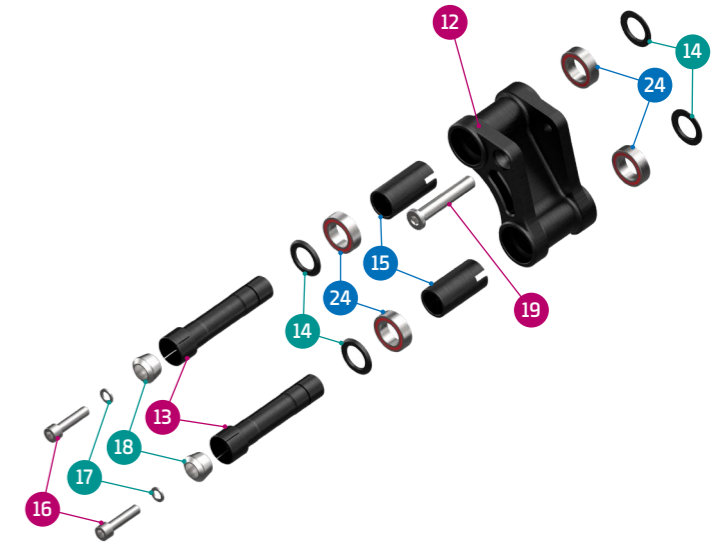

● Grease
● Threadlocker
● Grease + Threadlocker

Apply grease to the shaft, and locker to the threads

ITEM No.	DESCRIPTION	QTY.	PART NUMBER	TORQUE
1	FRONT TRIANGLE RR	1		
2	REAR TRIANGLE R	1		
3	UPPER LINK R / UPPER LINK RR	1	099.22001 / 099.22002	
4	SEAT CLAMP 37mm	1	SET 9	
5	SHOCK BOLT	2	SET 2	8Nm
6	SPACER, 10x17x6	2	SET 2	
7	SPACER, 15x19x2.5t	2	SET 3	
8	UPPER LINK-RT SPACER	2	SET 3	
9	PIVOT AXLE, M12	2	SET 3	12Nm
10	PIVOT AXLE, M12	2	SET 3	12Nm
11	C-RING	6	SET 3	
12	LOWER LINK	1	099.22021	
13	MAIN AXLE, 15x80L	2	SET 4	12Nm
14	SPACER, 15x24x2	4	SET 4	
15	INNER LOWER LINK SPACER	2	SET 4	
16	SCREW BOLT	2	SET 4	10Nm
17	SPACER	2	SET 4	
18	TAPER NUT	2	SET 4	
19	SHOCK BOLT	1	SET 2	16Nm
20	DISC ADAPTOR	1	SET 6	
21	SCREW BOLT	2	SET 6	10Nm

ITEM No.	DESCRIPTION	QTY.	PART NUMBER	TORQUE
22	REAR HANGER CENTER	1	SET 5	
23	HANGER NUT	1	SET 5	5Nm
24	BEARING, 24x15x7 (3802V-2RS)	10	SET 1	
25	SCREW BOLT	1	SET 9	5Nm
26	SCREW BOLT	2	SET 10	3Nm
27	SCREW BOLT	1	SET 10	3Nm
28	MUD FENDER	1	SET 10	
29	DOWN TUBE PROTECTOR	1	099.22010	
30	CHAIN STAY PROTECTOR	1	099.22011	
31	MIDDLE STAY PROTECTOR	1	099.22012	
32	CHAIN STAY PROTECTOR SHORT	1	099.22013	
33	SEAT STAY PROTECTOR	1	099.22014	
34	TOP TUBE BUMPER LEFT	1	099.22015	
35	TOP TUBE BUMPER RIGHT	1	099.22016	
36	CABLE GUIDE LOWER LINK	1	099.22017	
37	SCREW BOLT	2	099.22020	
38	CABLE GUIDE HEAD PIPE	1	099.22018	
39	DROPOUT CHIP CENTER	1	SET 11	
40	HUB AXLE	1	099.22019	8Nm
41	SCREW BOLT	1	SET 11	
42	INTERNAL CABLE GUIDE	1	099.21010P	

DETAIL 02