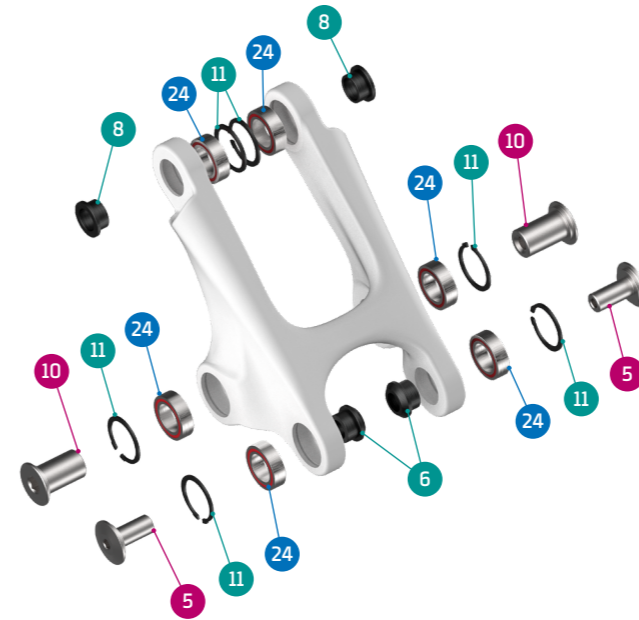

● Grease
● Threadlocker
● Grease + Threadlocker

Apply grease to the shaft, and locker to the threads

ITEM No.	DESCRIPTION	QTY.	PART NUMBER	TORQUE
1	FRONT TRIANGLE RR	1		
2	REAR TRIANGLE R	1		
3	UPPER LINK R / UPPER LINK RR	1	099.22001 / 099.22002	
4	SEAT CLAMP 37mm	1	SET 9	
5	SHOCK BOLT	2	SET 2	8Nm
6	SPACER, 10x17x6	2	SET 2	
7	SPACER, 15x19x2.5t	2	SET 3	
8	UPPER LINK-RT SPACER	2	SET 3	
9	PIVOT AXLE, M12	2	SET 3	12Nm
10	PIVOT AXLE, M12	2	SET 3	12Nm
11	C-RING	6	SET 3	
12	LOWER LINK	1	099.22021	
13	MAIN AXLE, 15x80L	2	SET 4	12Nm
14	SPACER, 15x24x2	4	SET 4	
15	INNER LOWER LINK SPACER	2	SET 4	
16	SCREW BOLT	2	SET 4	10Nm
17	SPACER	2	SET 4	
18	TAPER NUT	2	SET 4	
19	SHOCK BOLT	1	SET 2	16Nm
20	DISC ADAPTOR	1	SET 6	
21	SCREW BOLT	2	SET 6	10Nm

ITEM No.	DESCRIPTION	QTY.	PART NUMBER	TORQUE
22	REAR HANGER CENTER	1	SET 5	
23	HANGER NUT	1	SET 5	5Nm
24	BEARING, 24x15x7 (3802V-2RS)	10	SET 1	
25	SCREW BOLT	1	SET 9	5Nm
26	SCREW BOLT	2	SET 10	3Nm
27	SCREW BOLT	1	SET 10	3Nm
28	MUD FENDER	1	SET 10	
29	DOWN TUBE PROTECTOR	1	099.22010	
30	CHAIN STAY PROTECTOR	1	099.22011	
31	MIDDLE STAY PROTECTOR	1	099.22012	
32	CHAIN STAY PROTECTOR SHORT	1	099.22013	
33	SEAT STAY PROTECTOR	1	099.22014	
34	TOP TUBE BUMPER LEFT	1	099.22015	
35	TOP TUBE BUMPER RIGHT	1	099.22016	
36	CABLE GUIDE LOWER LINK	1	099.22017	
37	SCREW BOLT	2	099.22020	
38	CABLE GUIDE HEAD PIPE	1	099.22018	
39	DROPOUT CHIP CENTER	1	SET 11	
40	HUB AXLE	1	099.22019	8Nm
41	SCREW BOLT	1	SET 11	
42	INTERNAL CABLE GUIDE	1	099.21010P	

DETAIL 01