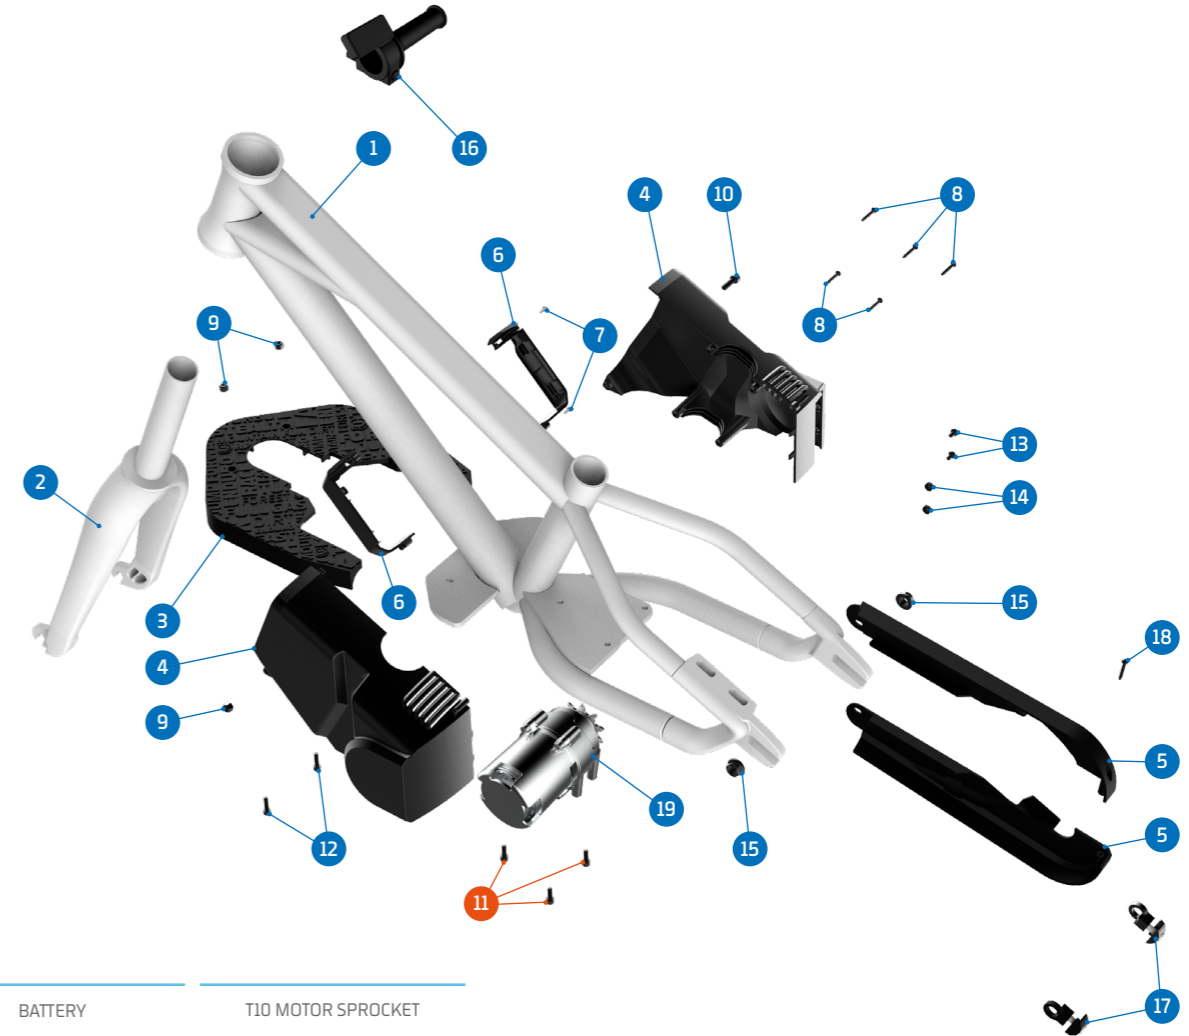

SET 1
HANGER M073

- Grease
- Threadlocker
- Grease + Threadlocker

Apply grease to the shaft, and locker to the threads

ITEM No.	DESCRIPTION	QTY.	PART NUMBER	TORQUE
1	FRAME	1		
2	HANGER	1	SET1	
3	SCREW BOLT M3X8	1		3Nm
4	SCREW BOLT M5X10	1		3Nm

ITEM No.	DESCRIPTION	QTY.	PART NUMBER	TORQUE
5	SCREW BOLT M4X8	1	SET1	3Nm
6	BATTERY COVER	1	099.21023	
7	SCREW BOLT M5X10	2		5Nm
8	CABLE GUIDE RUBBER	1	099.21022	

PART NUMBER	DESCRIPTION	COMPONENTS
099.00061	SET 1: HANGER M073	HANGER (x1) / SCREW BOLT M4X8 (x1)

BATTERY

T10 MOTOR SPROCKET

- Grease
- Threadlocker
- Grease + Threadlocker

Apply grease to the shaft, and locker to the threads

ITEM No.	DESCRIPTION	QTY.	PART NUMBER	TORQUE
1	FRAME	1		
2	FORK	1		
3	FOOTREST	1	099.20507	
4	MOTOR COVER L/R	1	099.20508	
5	CHAIN COVER 12" UPPER /LOWER	1	099.20506	
5	CHAIN COVER 16" UPPER /LOWER	1	099.20505	
6	CONTROLLER COVER L/R	1	099.20509	
7	SCREW BOLT	2		1Nm
8	PHILIPS BOLT	5		1Nm
9	M4 NUT	3		

ITEM No.	DESCRIPTION	QTY.	PART NUMBER	TORQUE
10	M4 x 16	1		1Nm
11	M5 x 16	3		6Nm
12	M4 x 12	2		3Nm
13	M4 x 6	2		2Nm
14	M4 NUT	2		
15	M10 WHEEL NUT	2	099.20511	6Nm
16	DISPLAY - THROTTLE	1	099.20504	
17	CHAIN TENSIONER	2	099.20512	
18	TORX T10 BOLT	1		1Nm
19	MOTOR + GEARBOX GROMMY 12/16	1	099.20500	